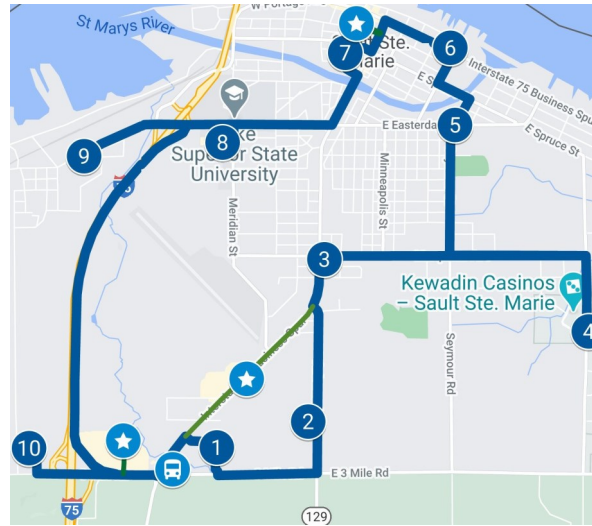

MONDAY-FRIDAY WESTBOUND ROUTE

Walmart	7:02 8:02 9:02 10:02 11:02 1:02 2:02 3:02
Tribal Health	7:07 8:07 9:07 10:07 11:07 1:07 2:07
Walgreens	7:10 8:10 9:10 10:10 11:10 1:10 2:10
Midjim Convenience Store	7:17 8:17 9:17 10:17 11:17 1:17 2:17
Michigan Works!	7:24 8:24 9:24 10:24 11:24 1:24 2:24
Pullar Stadium	7:26 8:26 9:26 10:26 11:26 1:26 2:26
War Memorial Hospital	7:31 8:31 9:31 10:31 11:31 1:31 2:31
LSSU Norris Center	7:35 8:35 9:35 10:35 11:35 1:35 2:35
Industrial Park: Northern Transitions, Inc.	7:38 8:38 9:38 10:38 11:38 1:38 2:38
Meijer	7:44 8:44 9:44 10:44 11:44 1:44 2:44
Terminal	7:50 8:50 9:50 10:50 11:50 1:50 2:50

1. Walmart : 3763 I-75 Business Spur
 2. Tribal Health: (Weekdays): 2864 Ashmun St.
 3. Walgreens: 2101 Ashmun St.
 4. Midjim: 2205 Shunk Rd.
 5. Michigan Works! (Weekdays) : 1118 E. Easterday Ave.
 6. Pullar Stadium: 435 E. Portage Ave.
 7. War Memorial Hospital (Weekdays) : 500 Osborn Blvd.
 8. LSSU Norris Center: 650 W. Easterday Ave.
 9. Industrial Park: NTI 1401 W. Easterday Ave.
 10. Meijer: 1138 3 Mile Rd.
-  Bus Terminal :4001 I-75 Business Spur

*End of Day

SATURDAY: Beginning 12/5/2020

WESTBOUND ROUTE

Walmart	10:02 11:02 12:02 2:02 3:02 4:02 5:02
Holiday Station	10:04 11:04 12:04 2:04 3:04 4:04 5:04
Walgreens	10:08 11:08 12:08 2:08 3:08 4:08 5:08
Midjim Convenience Store	10:16 11:16 12:16 2:16 3:16 4:16 5:16
Pullar Stadium	10:23 11:23 12:23 2:23 3:23 4:23 5:23
Up North Laundry	10:27 11:27 12:27 2:27 3:27 4:27 5:27
LSSU Norris Center	10:32 11:32 12:32 2:32 3:32 4:32 5:32
Industrial Park: NTI	10:35 11:35 12:35 2:35 3:35 4:35 5:35
Meijer	10:42 11:42 12:42 2:42 3:42 4:42 5:42
Cascade Crossings	10:45 11:45 12:45 2:45 3:45 4:45 5:45
Terminal	10:00 11:50 12:50 2:50 3:50 4:50 5:50