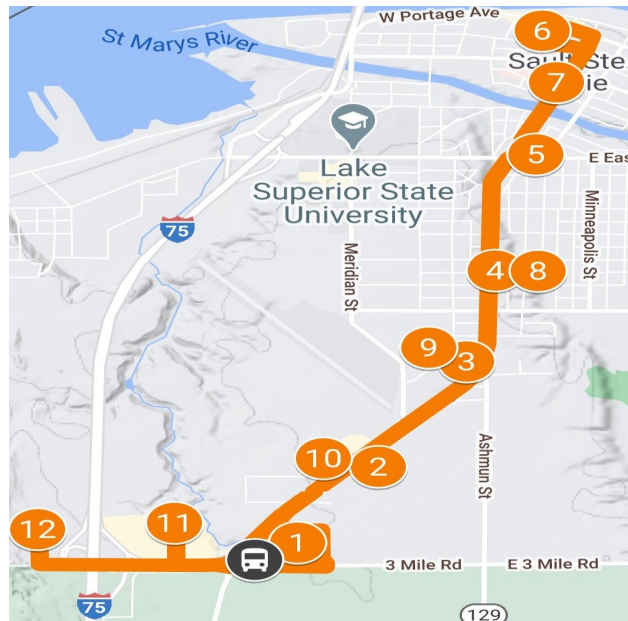

Soo Loop

FARE RATES

SENIORS (60+), DISABLED, OR STUDENT—\$2.00

GENERAL PUBLIC—\$4.00

CHILDREN UNDER 6 W/ADULT—FREE

ACCOMPANYING CAREGIVER—FREE

Spur Line

SPUR LINE (GOLD)

Monday—Friday

8:00 am-4:00 pm

1. Walmart 3763 I-75 Business	8:02 9:02 10:02 11:02 12:02 2:02 3:02*
2. Holiday Station 3287 I-75 Business	8:06 9:06 10:06 11:06 12:06 2:06 3:06*
3. Goodwill 2510 N. Ashmun	8:08 9:08 10:08 11:08 12:08 2:08 3:08*
4. Family Dollar 1717 Ashmun St.	8:11 9:11 10:11 11:11 12:11 2:11 3:11*
5. Pats Food 917 Ashmun St.	8:14 9:14 10:14 11:14 12:14 2:14 3:14*
6. The Market on Osborn 215 Osborn Blvd.	8:19 9:19 10:19 11:19 12:19 2:19 3:19*
7. Community Action 524 Ashmun St.	8:22 9:22 10:22 11:22 12:22 2:22 3:22*
8. Family Dollar 1717 Ashmun St.	8:28 9:28 10:28 11:28 12:28 2:28 3:28*
9. Goodwill 2510 N. Ashmun St.	8:31 9:31 10:31 11:31 12:31 2:41 3:31*
10. Soo Plaza 3364 I-75 Business	8:35 9:35 10:35 11:35 12:35 2:35 3:35*
11. Cascade Crossings 4516 I-75 Business	8:39 9:39 10:39 11:39 12:39 2:39 3:39*
12. Meijer 1138 3 Mile Rd.	8:44 9:44 10:44 11:44 12:44 2:44 3:44*
Terminal 	8:50 9:50 10:50 11:50 12:50 2:50 3:50 End* *Last Run on Route