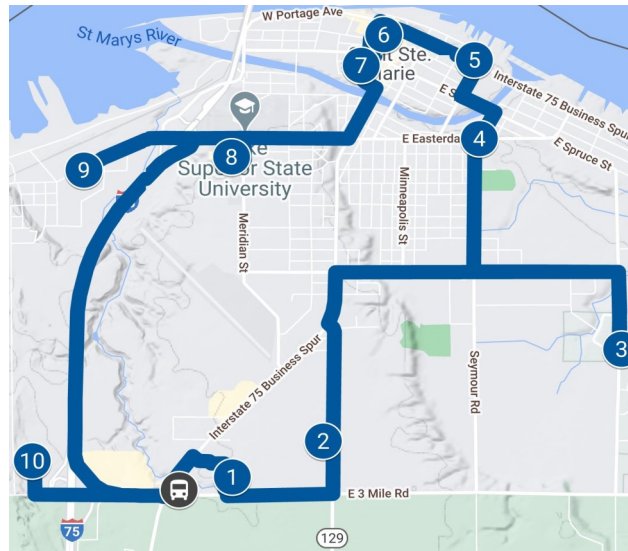

SOO LOOP (BLUE)

Monday—Friday

7:00 am-3:00 pm

1. Walmart 3763 I-75 Business	7:02 8:02 9:02 10:02 11:02 1:02 2:02*
2. Tribal Health 2864 Ashmun St.	7:07 8:07 9:07 10:07 11:07 1:07 2:07*
3. Midjim Convenience Store 2205 Shunk Rd.	7:16 8:16 9:16 10:16 11:16 1:16 2:16*
4. Michigan Works! 1118 E. Easterday	7:23 8:23 9:23 10:23 11:23 1:23 2:23*
5. Pullar Stadium 435 E. Portage Ave.	7:25 8:25 9:25 10:25 11:25 1:25 2:25*
6. The Market on Osborn 215 Osborn Blvd.	7:28 8:28 9:28 10:28 11:28 1:28 2:28*
7. War Memorial Hospital 500 Osborn Blvd.	7:31 8:31 9:31 10:31 11:31 1:31 2:31*
8. LSSU Norris Center 650 Meridian St.	7:35 8:35 9:35 10:35 11:35 1:35 2:35*
9. Industrial Park: 1401 W. Easterday Ave.	7:38 8:38 9:38 10:38 11:38 1:38 2:38*
10. Meijer 1138 3 Mile Rd.	7:44 8:44 9:44 10:44 11:44 1:44 2:44*
Terminal 	7:50 8:50 9:50 10:50 11:50 12:50 1:50 2:50 End* *Last Run on Route

Monday—Friday

8:00 am-4:00 pm

1. Walmart 3763 I-75 Business	8:02 9:02 10:02 11:02 12:02 2:02 3:02*
2. Holiday Station 3287 I-75 Business	8:06 9:06 10:06 11:06 12:06 2:06 3:06*
3. Goodwill 2510 N. Ashmun	8:08 9:08 10:08 11:08 12:08 2:08 3:08*
4. Family Dollar 1717 Ashmun St.	8:11 9:11 10:11 11:11 12:11 2:11 3:11*
5. Pats Food 917 Ashmun St.	8:14 9:14 10:14 11:14 12:14 2:14 3:14*
6. The Market on Osborn 215 Osborn Blvd.	8:19 9:19 10:19 11:19 12:19 2:19 3:19*
7. Community Action 524 Ashmun St.	8:22 9:22 10:22 11:22 12:22 2:22 3:22*
8. Family Dollar 1717 Ashmun St.	8:28 9:28 10:28 11:28 12:28 2:28 3:28*
9. Goodwill 2510 N. Ashmun St.	8:31 9:31 10:31 11:31 12:31 2:41 3:31*
10. Soo Plaza 3364 I-75 Business	8:35 9:35 10:35 11:35 12:35 2:35 3:35*
11. Cascade Crossings 4516 I-75 Business	8:39 9:39 10:39 11:39 12:39 2:39 3:39*
12. Meijer 1138 3 Mile Rd.	8:44 9:44 10:44 11:44 12:44 2:44 3:44*
Terminal 	8:50 9:50 10:50 11:50 12:50 2:50 3:50 End* *Last Run on Route